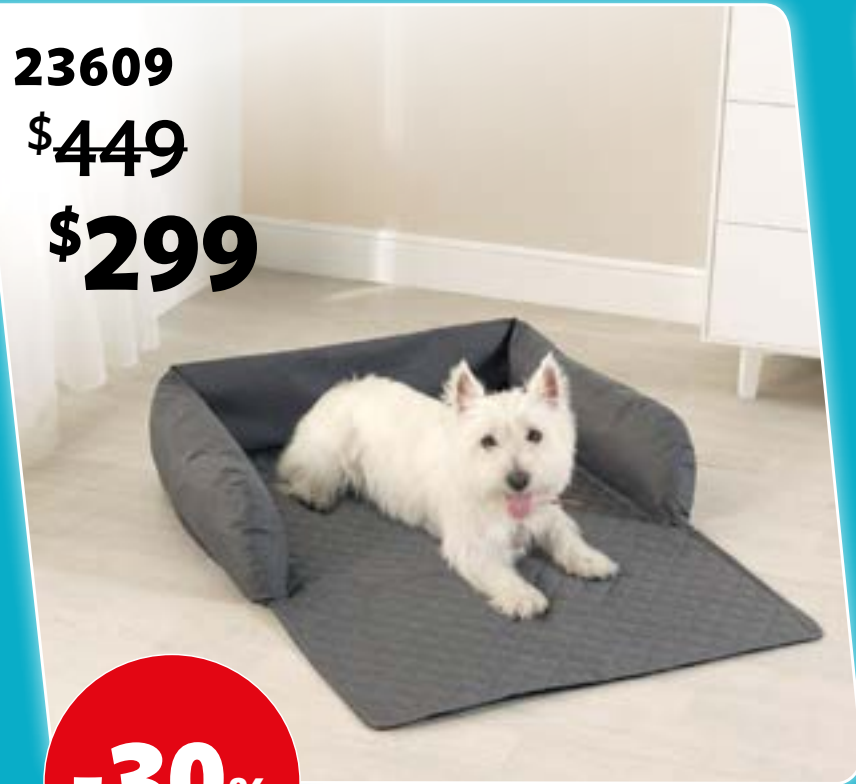

Casita Dulces Sueños

23607
~~\$499~~ \$299

-40%

Maleta Mascota Go

23609
~~\$449~~ \$299

-30%

Tapete Mascota Go

23604
~~\$449~~ \$299