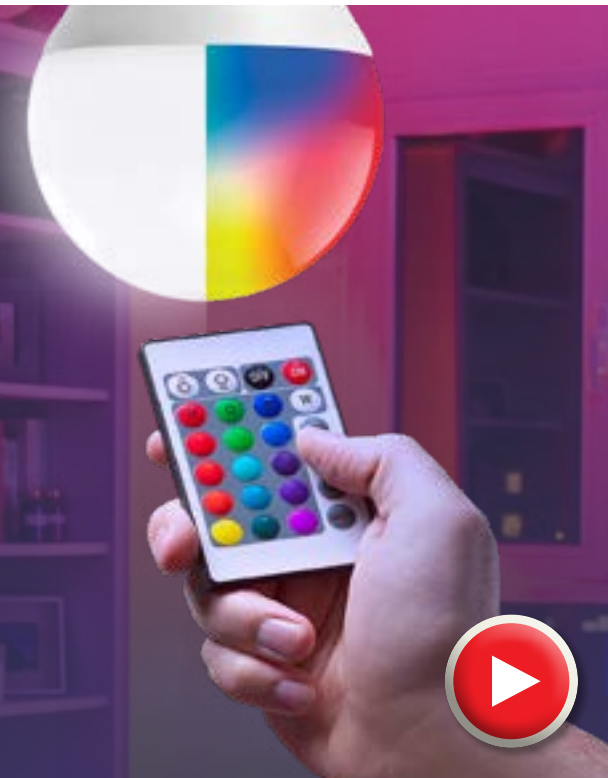

## DESCUENTOS IRRESISTIBLES

**-55%**

22411  
Cepillo  
Alaciador  
~~\$799~~

**\$349**

**-50%**

22306  
Better Focos  
~~\$599~~

**\$299**

**-45%**

22312  
Cubos Modulares  
Kids  
~~\$1,100~~

**\$599**

**-35%**

23754  
Focos Smart On  
Cálida  
~~\$379~~

**\$239**

**-35%**

23753  
Focos Smart On  
Blanca  
~~\$379~~

**\$239**